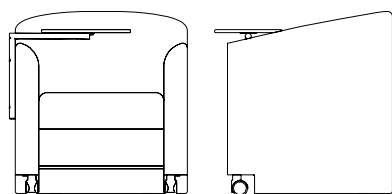

## IC01 | Tub Chair.

Overall Height	810 mm
Overall Width	730 mm
Overall Depth	700 mm
Seat Height	440 mm
Seat Depth	510 mm
Weight	17 kg

## IC02 | Tub Chair with Shelf.

Overall Height	810 mm
Overall Width	730 mm
Overall Depth	700 mm
Seat Height	440 mm
Seat Depth	510 mm
Weight	18.3 kg

## IC03 | Tub Chair with Tablet.

Overall Height	810 mm
Overall Width	730 mm
Overall Depth	700 mm
Seat Height	440 mm
Seat Depth	510 mm
Weight	18.3 kg