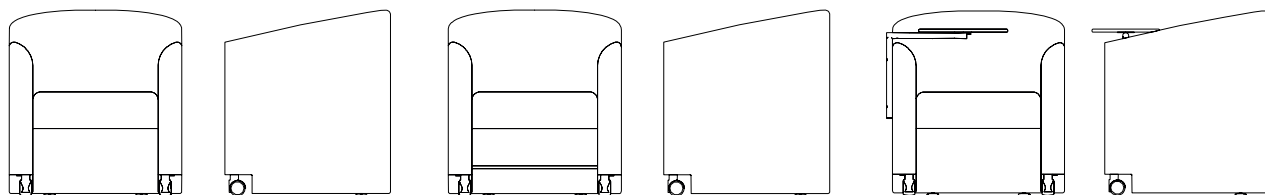

## IC01 | Tub Chair.

Overall Height	810 mm
Overall Width	730 mm
Overall Depth	700 mm
Seat Height	440 mm
Seat Depth	510 mm
Weight	17 kg