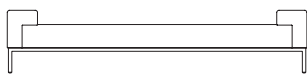

Our full terms concerning warranties can be found in our Seating Price Guide under terms and conditions section 9.

HUB

HUB-1 | Armchair.

Overall Height	800 mm
Overall Width	1230 mm
Overall Depth	870 mm
Seat Height	430 mm
Seat Depth	650 mm
Weight	48.4 kg

HUB-2 | 2 Seat Sofa.

Overall Height	800 mm
Overall Width	1930 mm
Overall Depth	870 mm
Seat Height	430 mm
Seat Depth	650 mm
Weight	63.7 kg

HUB-3 | 3 Seat Sofa.

Overall Height	800 mm
Overall Width	2630 mm
Overall Depth	870 mm
Seat Height	430 mm
Seat Depth	650 mm
Weight	77.5 kg