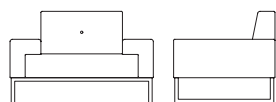

Our full terms concerning warranties can be found in our Seating Price Guide under terms and conditions section 9.

HUB

HUB-1 | Armchair.

Overall Height	800 mm
Overall Width	1230 mm
Overall Depth	870 mm
Seat Height	430 mm
Seat Depth	650 mm
Weight	48.4 kg

HUB-2 | 2 Seat Sofa.

Overall Height	800 mm
Overall Width	1930 mm
Overall Depth	870 mm
Seat Height	430 mm
Seat Depth	650 mm
Weight	63.7 kg

HUB-3 | 3 Seat Sofa.

Overall Height	800 mm
Overall Width	2630 mm
Overall Depth	870 mm
Seat Height	430 mm
Seat Depth	650 mm
Weight	77.5 kg