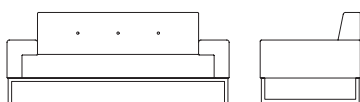

Our full terms concerning warranties can be found in our Seating Price Guide under terms and conditions section 9.

HUB

HUB-1 | Armchair.

Overall Height	800 mm
Overall Width	1230 mm
Overall Depth	870 mm
Seat Height	430 mm
Seat Depth	650 mm
Weight	48.4 kg

HUB-2 | 2 Seat Sofa.

Overall Height	800 mm
Overall Width	1930 mm
Overall Depth	870 mm
Seat Height	430 mm
Seat Depth	650 mm
Weight	63.7 kg

HUB-3 | 3 Seat Sofa.

Overall Height	800 mm
Overall Width	2630 mm
Overall Depth	870 mm
Seat Height	430 mm
Seat Depth	650 mm
Weight	77.5 kg