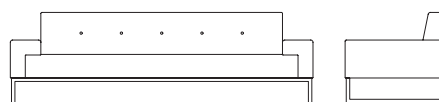

Our full terms concerning warranties can be found in our Seating Price Guide under terms and conditions section 9.

HUB

HUB-1 | Armchair.

Overall Height	800 mm
Overall Width	1230 mm
Overall Depth	870 mm
Seat Height	430 mm
Seat Depth	650 mm
Weight	48.4 kg

HUB-2 | 2 Seat Sofa.

Overall Height	800 mm
Overall Width	1930 mm
Overall Depth	870 mm
Seat Height	430 mm
Seat Depth	650 mm
Weight	63.7 kg

HUB-3 | 3 Seat Sofa.

Overall Height	800 mm
Overall Width	2630 mm
Overall Depth	870 mm
Seat Height	430 mm
Seat Depth	650 mm
Weight	77.5 kg