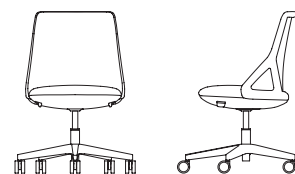

CCR02B | Medium Back Chair with Arms.

Overall Height	890 mm
Overall Width	580 mm
Overall Depth	580 mm
Seat Height	470 mm
Seat Width	550 mm
Arm Height	690 mm
Weight	10.6 kg

CCR11B | High Back Chair.

Overall Height	1010 mm
Overall Width	550 mm
Overall Depth	600 mm
Seat Height	470 mm
Seat Width	550 mm
Arm Height	- mm
Weight	9.7 kg

CCR12B | High Back Chair with Arms.

Overall Height	1010 mm
Overall Width	580 mm
Overall Depth	600 mm
Seat Height	470 mm
Back Width	550 mm
Arm Height	690 mm
Weight	10.9 kg

CCR01W | Medium Back Chair.

Overall Height	890 mm
Overall Width	550 mm
Overall Depth	580 mm
Seat Height	470 mm
Back Width	550 mm
Arm Height	- mm
Weight	9.4 kg

CCR02W | Medium Back Chair with Arms.

Overall Height	890 mm
Overall Width	580 mm
Overall Depth	580 mm
Seat Height	470 mm
Seat Width	550 mm
Arm Height	690 mm
Weight	10.6 kg

CICERO COLLECTION

CCR11W | High Back Chair.