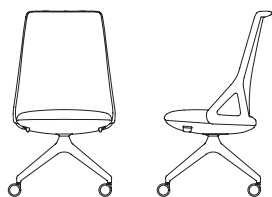

CCT11W | High Back Swivel Chair.

Overall Height	600 mm
Overall Width	550 mm
Seat Height	450-570 mm
Seat Depth	460 mm
Back Height	560 mm
Back Width	550 mm
Weight	9.9 kg

CCR12W | High Back Swivel with Arms.

Overall Height	600 mm
Overall Width	580 mm
Seat Height	450-570 mm
Seat Depth	460 mm
Back Height	560 mm
Back Width	550 mm
Weight	11.1 kg

CCT21B | Medium Back Raised Swivel.

Overall Height	580 mm
Overall Width	550 mm
Seat Height	470 mm
Seat Depth	460 mm
Back Height	440 mm
Back Width	550 mm
Weight	9.6 kg

CCT22B | Med. Back Raised Swivel Arms.

Overall Height	580 mm
Overall Width	550 mm
Seat Height	470 mm
Seat Depth	460 mm
Back Height	440 mm
Back Width	550 mm
Weight	10.6 kg

CICERO COLLECTION

CCT31B | High Back Raised Swivel.