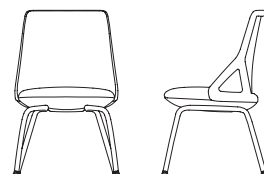

CICERO COLLECTION

CCMT41B | Visitor Chair.

Overall Height	880 mm
Overall Width	550 mm
Overall Depth	580 mm
Seat Height	470 mm
Back Width	550 mm
Floor to Arm	- mm
Weight	13.9 kg

CCMT42B | Visitor Chair with Arms.

Overall Height	880 mm
Overall Width	580 mm
Overall Depth	580 mm
Seat Height	470 mm
Back Width	550 mm
Floor to Arm	690 mm
Weight	15.1 kg

CCMT41W | Visitor Chair with Arms.

Overall Height	880 mm
Overall Width	550 mm
Overall Depth	580 mm
Seat Height	470 mm
Back Width	550 mm
Floor to Arm	- mm
Weight	13.9 kg