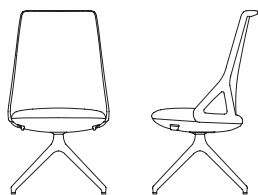

CCR02B | Medium Back Chair with Arms.

Overall Height	890 mm
Overall Width	580 mm
Overall Depth	580 mm
Seat Height	470 mm
Seat Width	550 mm
Arm Height	690 mm
Weight	10.6 kg

CCR11B | High Back Chair.

Overall Height	1010 mm
Overall Width	550 mm
Overall Depth	600 mm
Seat Height	470 mm
Seat Width	550 mm
Arm Height	- mm
Weight	9.7 kg

CCR12B | High Back Chair with Arms.

Overall Height	1010 mm
Overall Width	580 mm
Overall Depth	600 mm
Seat Height	470 mm
Back Width	550 mm
Arm Height	690 mm
Weight	10.9 kg

CCR01W | Medium Back Chair.

Overall Height	890 mm
Overall Width	550 mm
Overall Depth	580 mm
Seat Height	470 mm
Back Width	550 mm
Arm Height	- mm
Weight	9.4 kg

CCR02W | Medium Back Chair with Arms.

Overall Height	890 mm
Overall Width	580 mm
Overall Depth	580 mm
Seat Height	470 mm
Seat Width	550 mm
Arm Height	690 mm
Weight	10.6 kg

CICERO COLLECTION

CCR11W | High Back Chair.