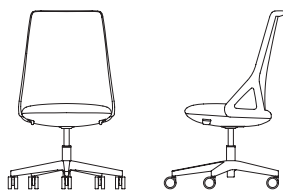

CCT02B | Medium Back Swivel with Arms.

Overall Height	580 mm
Overall Width	580 mm
Seat Height	450-570 mm
Seat Depth	460 mm
Back Height	440 mm
Back Width	550 mm
Weight	10.8 kg

CCT11B | High Back Swivel Chair.

Overall Height	600 mm
Overall Width	550 mm
Seat Height	450-570 mm
Seat Depth	460 mm
Back Height	560 mm
Back Width	550 mm
Weight	9.9 kg

CCR12B | High Back Swivel with Arms.

Overall Height	600 mm
Overall Width	580 mm
Seat Height	450-570 mm
Seat Depth	460 mm
Back Height	560 mm
Back Width	550 mm
Weight	11.1 kg