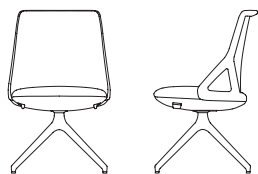

Our full terms concerning warranties can be found in our Seating Price Guide under terms and conditions section 9.

CICERO COLLECTION

CCR01B | Medium Back Chair.

Overall Height	890 mm
Overall Width	550 mm
Overall Depth	580 mm
Seat Height	470 mm
Back Width	550 mm
Arm Height	- mm
Weight	9.4 kg