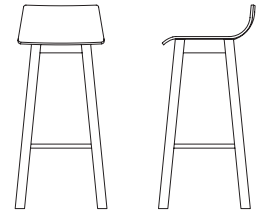

BJÖRN

BJN51 | 4 leg Stool.

Overall Height	880 mm
Overall Width	460 mm
Overall Depth	490 mm
Seat Height	770 mm
Back Width	360 mm
Weight	6.5 kg

BJN52 | Uph. 4 Leg Stool.

Overall Height	900 mm
Overall Width	490 mm
Overall Depth	450 mm
Seat Height	770 mm
Back Width	360 mm
Weight	6.5 kg

BJN63 | Wooden 4 Leg Stool.

Overall Height	880 mm
Overall Width	490 mm
Overall Depth	490 mm
Seat Height	760 mm
Back Width	360 mm
Weight	7 kg