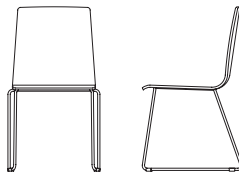

# BJÖRN

---

**BJN11 | Stackable 4 Leg Chair.**

|                |        |
|----------------|--------|
| Overall Height | 880 mm |
| Overall Width  | 460 mm |
| Overall Depth  | 510 mm |
| Seat Height    | 450 mm |
| Back Width     | 380 mm |
| Weight         | 6 kg   |