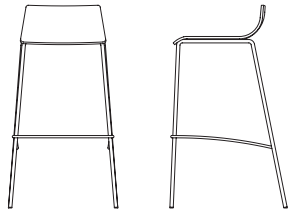

BJÖRN

BJN51 | 4 leg Stool.

Overall Height	880 mm
Overall Width	460 mm
Overall Depth	490 mm
Seat Height	770 mm
Back Width	360 mm
Weight	6.5 kg

BJN52 | Uph. 4 Leg Stool.

Overall Height	900 mm
Overall Width	490 mm
Overall Depth	450 mm
Seat Height	770 mm
Back Width	360 mm
Weight	6.5 kg

BJN63 | Wooden 4 Leg Stool.

Overall Height	880 mm
Overall Width	490 mm
Overall Depth	490 mm
Seat Height	760 mm
Back Width	360 mm
Weight	7 kg