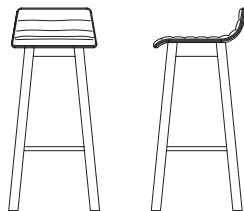

BJN64 | Uph. Wooden 4 Leg Stool.

Overall Height	900 mm
Overall Width	490 mm
Overall Depth	490 mm
Seat Height	750 mm
Back Width	360 mm
Weight	7 kg