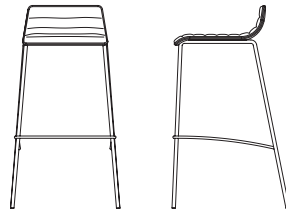

BJÖRN

BJN51 | 4 leg Stool.

Overall Height	880 mm
Overall Width	460 mm
Overall Depth	490 mm
Seat Height	770 mm
Back Width	360 mm
Weight	6.5 kg

BJN52 | Uph. 4 Leg Stool.

Overall Height	900 mm
Overall Width	490 mm
Overall Depth	450 mm
Seat Height	770 mm
Back Width	360 mm
Weight	6.5 kg

BJN63 | Wooden 4 Leg Stool.

Overall Height	880 mm
Overall Width	490 mm
Overall Depth	490 mm
Seat Height	760 mm
Back Width	360 mm
Weight	7 kg