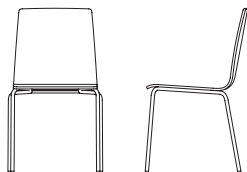

# BJÖRN

---

**BJN11 | Stackable 4 Leg Chair.**

|                |        |
|----------------|--------|
| Overall Height | 880 mm |
| Overall Width  | 460 mm |
| Overall Depth  | 510 mm |
| Seat Height    | 450 mm |
| Back Width     | 380 mm |
| Weight         | 6 kg   |