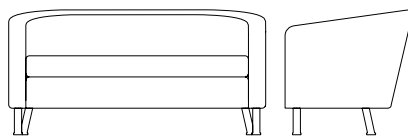

Our full terms concerning warranties can be found in our Seating Price Guide under terms and conditions section 9.

BING

BN-1 | Armchair.

Overall Height	700 mm
Overall Width	750 mm
Overall Depth	710 mm
Seat Height	440 mm
Seat Depth	500 mm
Weight	19.2 kg

BN-2 | 2 Seat Sofa.

Overall Height	700 mm
Overall Width	1420 mm
Overall Depth	710 mm
Seat Height	440 mm
Seat Depth	500 mm
Weight	38.2 kg

BING

METAL FRAME FINISH

Black (B)

Silver Painted (P)

Chrome (C)

OPTIONS