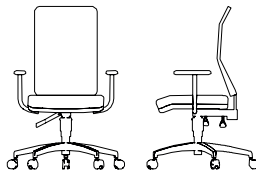

Our full terms concerning warranties can be found in our Seating Price Guide under terms and conditions section 9.

AIR

AIR01B | Mesh Back.

Overall Width	480 mm
Overall Depth	550 mm
Seat Height	420-530 mm
Seat Depth	450 mm
Back Height	500-560 mm
Weight	11.2 kg