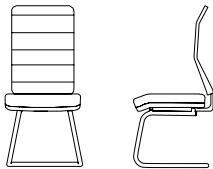

AIR04B | Upholstered Back.

Overall Width	480 mm
Overall Depth	550 mm
Seat Height	420-530 mm
Seat Depth	450 mm
Back Height	500-560 mm
Weight	11.2 kg

AIR05B | Uph. Back Fixed Arms.

Overall Width	620 mm
Overall Depth	550 mm
Seat Height	420-530 mm
Seat Depth	450 mm
Back Height	500-560 mm
Weight	12.6 kg

AIR06B | Uph. Back Height Adj. Arms.

Overall Width	620 mm
Overall Depth	550 mm
Seat Height	420-530 mm
Seat Depth	450 mm
Back Height	500-560 mm
Weight	13 kg

AIR

AIR24B | Structured Back.

Overall Width	480 mm
Overall Depth	550 mm
Seat Height	420-530 mm
Seat Depth	430 mm
Back Height	500-560 mm
Weight	8.9 kg

AIR25B | Structured Back Fixed Arms.

Overall Width	620 mm
Overall Depth	550 mm
Seat Height	420-530 mm
Seat Depth	430 mm
Back Height	500-560 mm
Weight	10.4 kg

AIR26B | Structured Back Hght. Adj. Arms.

Overall Width	620 mm
Overall Depth	550 mm
Seat Height	420-530 mm
Seat Depth	430 mm
Back Height	500-560 mm
Weight	10.4 kg