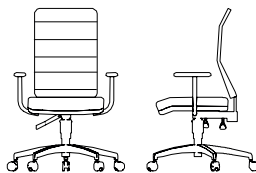

Our full terms concerning warranties can be found in our Seating Price Guide under terms and conditions section 9.

AIR

AIR01B | Mesh Back.

Overall Width	480 mm
Overall Depth	550 mm
Seat Height	420-530 mm
Seat Depth	450 mm
Back Height	500-560 mm
Weight	11.2 kg

AIR012B | Mesh Back Fixed Arms.

Overall Width	620 mm
Overall Depth	550 mm
Seat Height	420-530 mm
Seat Depth	450 mm
Back Height	500-560 mm
Weight	12.6 kg

AIR03B | Mesh Back Height Adj. Arms.

Overall Width	620 mm
Overall Depth	550 mm
Seat Height	420-530 mm
Seat Depth	450 mm
Back Height	500-560 mm
Weight	13 kg

AIR04B | Upholstered Back.

Overall Width	480 mm
Overall Depth	550 mm
Seat Height	420-530 mm
Seat Depth	450 mm
Back Height	500-560 mm
Weight	11.2 kg

AIR05B | Uph. Back Fixed Arms.

Overall Width	620 mm
Overall Depth	550 mm
Seat Height	420-530 mm
Seat Depth	450 mm
Back Height	500-560 mm
Weight	12.6 kg