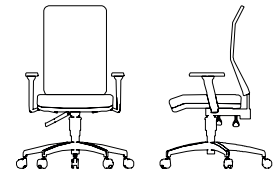

Our full terms concerning warranties can be found in our Seating Price Guide under terms and conditions section 9.

AIR

AIR01B | Mesh Back.

Overall Width	480 mm
Overall Depth	550 mm
Seat Height	420-530 mm
Seat Depth	450 mm
Back Height	500-560 mm
Weight	11.2 kg

AIR012B | Mesh Back Fixed Arms.

Overall Width	620 mm
Overall Depth	550 mm
Seat Height	420-530 mm
Seat Depth	450 mm
Back Height	500-560 mm
Weight	12.6 kg

AIR03B | Mesh Back Height Adj. Arms.

Overall Width	620 mm
Overall Depth	550 mm
Seat Height	420-530 mm
Seat Depth	450 mm
Back Height	500-560 mm
Weight	13 kg