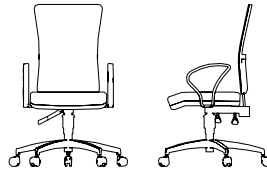

AIR04B | Upholstered Back.

Overall Width	480 mm
Overall Depth	550 mm
Seat Height	420-530 mm
Seat Depth	450 mm
Back Height	500-560 mm
Weight	11.2 kg

AIR05B | Uph. Back Fixed Arms.

Overall Width	620 mm
Overall Depth	550 mm
Seat Height	420-530 mm
Seat Depth	450 mm
Back Height	500-560 mm
Weight	12.6 kg

AIR06B | Uph. Back Height Adj. Arms.

Overall Width	620 mm
Overall Depth	550 mm
Seat Height	420-530 mm
Seat Depth	450 mm
Back Height	500-560 mm
Weight	13 kg

AIR

AIR24B | Structured Back.

Overall Width	480 mm
Overall Depth	550 mm
Seat Height	420-530 mm
Seat Depth	430 mm
Back Height	500-560 mm
Weight	8.9 kg