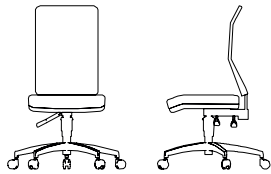

Our full terms concerning warranties can be found in our Seating Price Guide under terms and conditions section 9.

AIR

AIR01B | Mesh Back.

Overall Width	480 mm
Overall Depth	550 mm
Seat Height	420-530 mm
Seat Depth	450 mm
Back Height	500-560 mm
Weight	11.2 kg