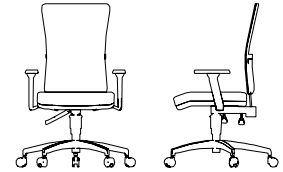

AIR06B | Uph. Back Height Adj. Arms.

Overall Width	620 mm
Overall Depth	550 mm
Seat Height	420-530 mm
Seat Depth	450 mm
Back Height	500-560 mm
Weight	13 kg

AIR

AIR24B | Structured Back.

Overall Width	480 mm
Overall Depth	550 mm
Seat Height	420-530 mm
Seat Depth	430 mm
Back Height	500-560 mm
Weight	8.9 kg

AIR25B | Structured Back Fixed Arms.

Overall Width	620 mm
Overall Depth	550 mm
Seat Height	420-530 mm
Seat Depth	430 mm
Back Height	500-560 mm
Weight	10.4 kg

AIR26B | Structured Back Hght. Adj. Arms.

Overall Width	620 mm
Overall Depth	550 mm
Seat Height	420-530 mm
Seat Depth	430 mm
Back Height	500-560 mm
Weight	10.4 kg