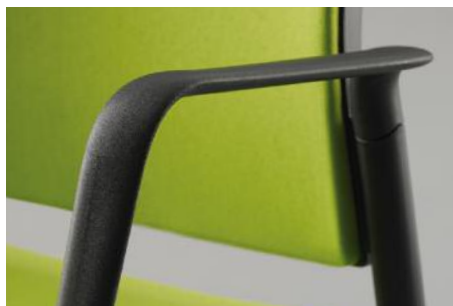

Green: Château - Chantilly / **White Mesh:** Omega - 60122

Arm Detail