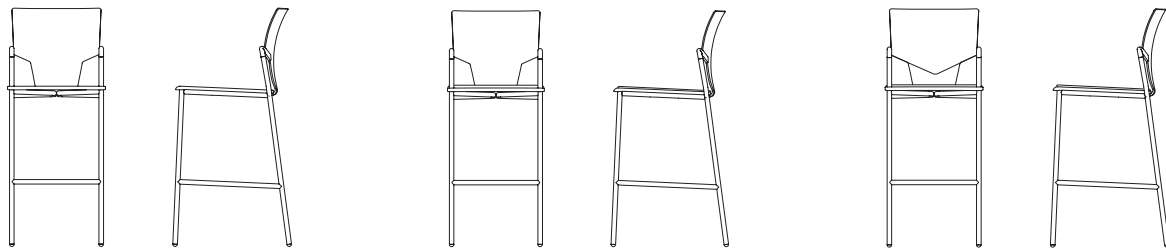

IKON COLLECTION

IK51B | High Stool.

Overall Height	1120 mm
Overall Width	460 mm
Overall Depth	530 mm
Seat Height	770 mm
Back Width	430 mm
Weight	6.6 kg

IK53B | High Stool Uph. Seat.

Overall Height	1140 mm
Overall Width	460 mm
Overall Depth	530 mm
Seat Height	770 mm
Back Width	430 mm
Weight	7.3 kg

IK55B | High Stool Uph. Seat & Back.

Overall Height	1140 mm
Overall Width	460 mm
Overall Depth	530 mm
Seat Height	770 mm
Back Width	430 mm
Weight	8 kg