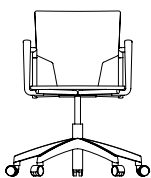

IKON COLLECTION

IK11B | Swivel Chair.

Overall Height	530 mm
Overall Width	460 mm
Overall Depth	530 mm
Seat Height	410-520 mm
Back Width	430 mm
Weight	8 kg

IK12B | Swivel Chair with Arms.

Overall Height	530 mm
Overall Width	550 mm
Overall Depth	530 mm
Seat Height	410-520 mm
Back Width	430 mm
Weight	9.9 kg

IK13B | Swivel Chair with Seat Pad.

Overall Height	530 mm
Overall Width	460 mm
Overall Depth	530 mm
Seat Height	420-520 mm
Back Width	430 mm
Weight	8.3 kg