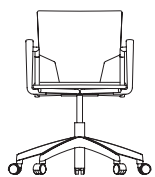

IK14B | Swivel Chair with Arms.

Overall Height	530 mm
Overall Width	550 mm
Overall Depth	530 mm
Seat Height	420-520 mm
Back Width	430 mm
Weight	10.1 kg

IK15B | Swivel Chair with Uph.

Overall Height	530 mm
Overall Width	460 mm
Overall Depth	530 mm
Seat Height	420-520 mm
Back Width	430 mm
Weight	8.5 kg

IK16B | Swivel Chair with Arms.

Overall Height	530 mm
Overall Width	550 mm
Overall Depth	530 mm
Seat Height	420-520 mm
Back Width	430 mm
Weight	10.2 kg