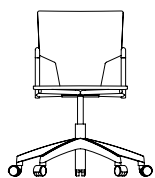

IKON COLLECTION

IK11B | Swivel Chair.

Overall Height	530 mm
Overall Width	460 mm
Overall Depth	530 mm
Seat Height	410-520 mm
Back Width	430 mm
Weight	8 kg

IK12B | Swivel Chair with Arms.

Overall Height	530 mm
Overall Width	550 mm
Overall Depth	530 mm
Seat Height	410-520 mm
Back Width	430 mm
Weight	9.9 kg

IK13B | Swivel Chair with Seat Pad.

Overall Height	530 mm
Overall Width	460 mm
Overall Depth	530 mm
Seat Height	420-520 mm
Back Width	430 mm
Weight	8.3 kg