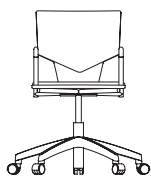

IK14B | Swivel Chair with Arms.

Overall Height	530 mm
Overall Width	550 mm
Overall Depth	530 mm
Seat Height	420-520 mm
Back Width	430 mm
Weight	10.1 kg

IK15B | Swivel Chair with Uph.

Overall Height	530 mm
Overall Width	460 mm
Overall Depth	530 mm
Seat Height	420-520 mm
Back Width	430 mm
Weight	8.5 kg

IK16B | Swivel Chair with Arms.

Overall Height	530 mm
Overall Width	550 mm
Overall Depth	530 mm
Seat Height	420-520 mm
Back Width	430 mm
Weight	10.2 kg