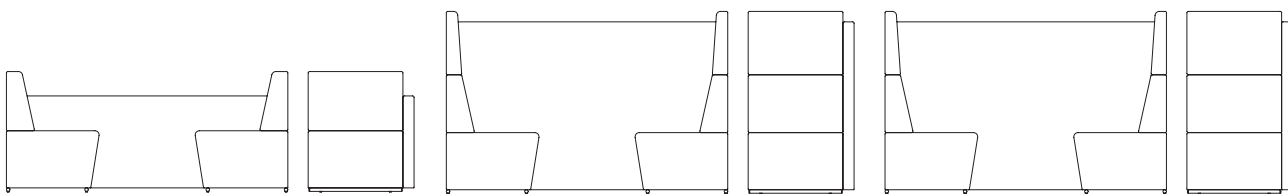

FIFTEEN COLLECTION

15-E-60 | 6 Seat Low Back Diner.

Overall Height	870 mm
Overall Width	1910 mm
Overall Depth	2020 mm
Seat Height	440 mm
Seat Depth	470 mm
Weight	104 kg

15-E-21 | 2 Seat High Back Diner.

Overall Height	1320 mm
Overall Width	780 mm
Overall Depth	2020 mm
Seat Height	440 mm
Seat Depth	470 mm
Weight	70 kg

15-E-41 | 4 Seat High Back Diner.

Overall Height	1320 mm
Overall Width	1310 mm
Overall Depth	2020 mm
Seat Height	440 mm
Seat Depth	470 mm
Weight	102 kg