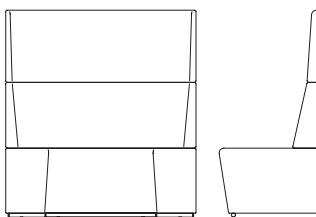

# FIFTEEN COLLECTION

---

**15-11-CR | Corner Low Back.**

Overall Height	870 mm
Overall Width	700 mm
Overall Depth	700 mm
Seat Height	440 mm
Seat Depth	500 mm
Weight	24 kg

**15-50-IN | 45° Internal Low Back.**

Overall Height	870 mm
Overall Width	1200 mm
Overall Depth	620 mm
Seat Height	440 mm
Seat Depth	430 mm
Weight	25 kg

**15-50-EX | 45° External Low Back.**

Overall Height	870 mm
Overall Width	770 mm
Overall Depth	620 mm
Seat Height	440 mm
Seat Depth	430 mm
Weight	20 kg

**15-12-CR | Corner High Back.**

Overall Height	1320 mm
Overall Width	700 mm
Overall Depth	700 mm
Seat Height	440 mm
Seat Depth	500 mm
Weight	30 kg

**15-51-IN | 45° Internal High Back.**

Overall Height	1320 mm
Overall Width	1200 mm
Overall Depth	620 mm
Seat Height	440 mm
Seat Depth	430 mm
Weight	30 kg