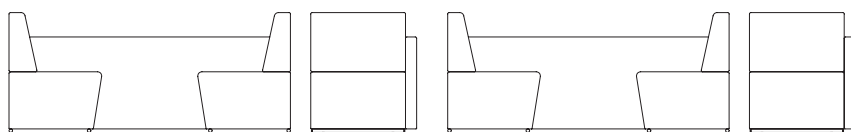

15-HB-AR | Left or Right High Back Arm.

Overall Height	1200 mm
Overall Width	80 mm
Overall Depth	600 mm
Seat Height	- mm
Seat Depth	- mm
Weight	8 kg

15-E-20 | 2 Seat Low Back Diner.

Overall Height	870 mm
Overall Width	780 mm
Overall Depth	2020 mm
Seat Height	440 mm
Seat Depth	470 mm
Weight	51 kg

15-E-40 | 4 Seat Low Back Diner.

Overall Height	870 mm
Overall Width	1310 mm
Overall Depth	2020 mm
Seat Height	440 mm
Seat Depth	470 mm
Weight	85 kg