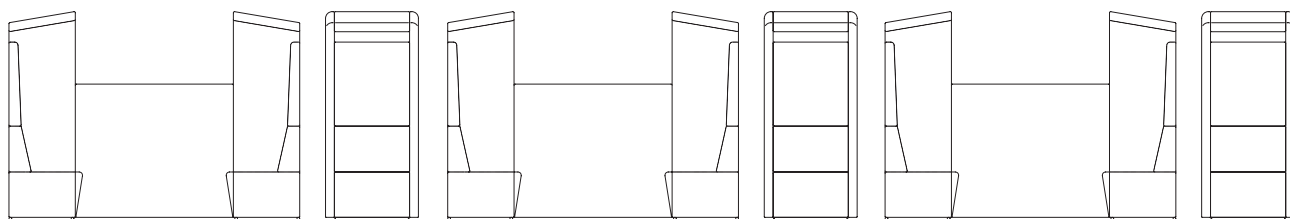

15-E-P12 | 2 Seat Pod.

Overall Height	1900 mm
Overall Width	860 mm
Overall Depth	2630 mm
Seat Height	440 mm
Seat Depth	470 mm
Weight	98 kg

15-E-P24 | 4 Seat Pod.

Overall Height	1900 mm
Overall Width	1390 mm
Overall Depth	2630 mm
Seat Height	440 mm
Seat Depth	470 mm
Weight	132 kg

15-E-P36 | 6 Seat Pod.

Overall Height	1900 mm
Overall Width	1990 mm
Overall Depth	2630 mm
Seat Height	440 mm
Seat Depth	470 mm
Weight	182 kg