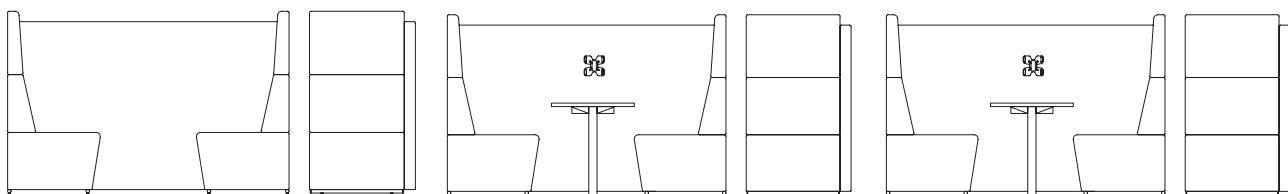

15-E-61 | 6 Seat High Back Diner.

Overall Height	1320 mm
Overall Width	1910 mm
Overall Depth	2020 mm
Seat Height	440 mm
Seat Depth	470 mm
Weight	128 kg

15-E-20 | 2 Seat Low Back Diner.

Overall Height	870 mm
Overall Width	780 mm
Overall Depth	2020 mm
Seat Height	440 mm
Seat Depth	470 mm
Weight	51 kg

15-E-40 | 4 Seat Low Back Diner.

Overall Height	870 mm
Overall Width	1310 mm
Overall Depth	2020 mm
Seat Height	440 mm
Seat Depth	470 mm
Weight	85 kg