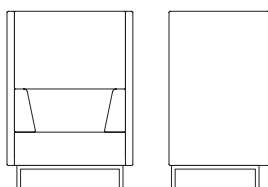

Our full terms concerning warranties can be found in our Seating Price Guide under terms and conditions section 9.

FENCE COLLECTION

FN-01 | Armchair.

Overall Height	780 mm
Overall Width	900 mm
Overall Depth	750 mm
Seat Height	430 mm
Seat Depth	600 mm
Weight	49 kg

FN-02 | 2 Seat Sofa.

Overall Height	780 mm
Overall Width	1500 mm
Overall Depth	750 mm
Seat Height	430 mm
Seat Depth	600 mm
Weight	61 kg

FN-03 | 3 Seat Sofa.

Overall Height	780 mm
Overall Width	2250 mm
Overall Depth	750 mm
Seat Height	430 mm
Seat Depth	600 mm
Weight	73 kg

FN-11 | Armchair Inc. Screens.

Overall Height	1440 mm
Overall Width	1020 mm
Overall Depth	810 mm
Seat Height	430 mm
Seat Depth	600 mm
Weight	67 kg

FN-12 | 2 Seat Sofa Inc. Screens.

Overall Height	1440 mm
Overall Width	1620 mm
Overall Depth	810 mm
Seat Height	430 mm
Seat Depth	600 mm
Weight	85 kg