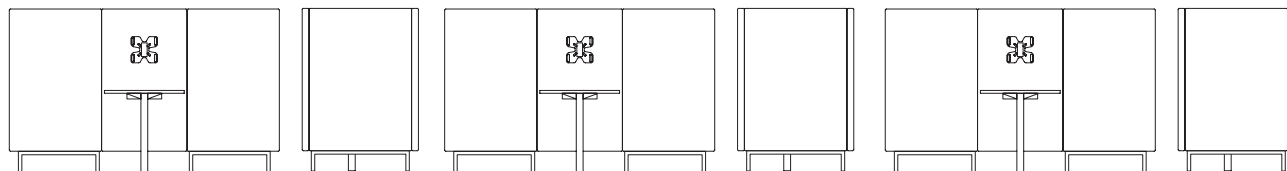

FN-11 | Armchair Inc. Screens.

Overall Height	1440 mm
Overall Width	1020 mm
Overall Depth	810 mm
Seat Height	430 mm
Seat Depth	600 mm
Weight	67 kg

FN-12 | 2 Seat Sofa Inc. Screens.

Overall Height	1440 mm
Overall Width	1620 mm
Overall Depth	810 mm
Seat Height	430 mm
Seat Depth	600 mm
Weight	85 kg

FN-13 | 3 Seat Sofa Inc. Screens.

Overall Height	1440 mm
Overall Width	2370 mm
Overall Depth	810 mm
Seat Height	430 mm
Seat Depth	600 mm
Weight	133 kg

FENCE COLLECTION

FN-22 | 2 Seat Booth.

Overall Height	1440 mm
Overall Width	1020 mm
Overall Depth	2430 mm
Seat Height	430 mm
Seat Depth	600 mm
Weight	140 kg

FN-24 | 4 Seat Booth

Overall Height	1440 mm
Overall Width	1620 mm
Overall Depth	2430 mm
Seat Height	430 mm
Seat Depth	600 mm
Weight	176 kg

FN-26 | 6 Seat Booth.

Overall Height	1440 mm
Overall Width	2370 mm
Overall Depth	2430 mm
Seat Height	430 mm
Seat Depth	600 mm
Weight	272 kg