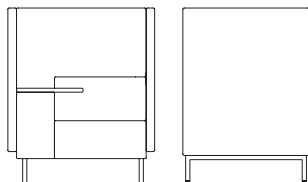

FENCE COLLECTION

FN-41R | Right Hand Personal Pod.

Overall Height	1440 mm
Overall Width	1330 mm
Overall Depth	920 mm
Seat Height	430 mm
Seat Depth	600 mm
Weight	80 kg

FN-41L | Left Hand Personal Pod.

Overall Height	1440 mm
Overall Width	1330 mm
Overall Depth	920 mm
Seat Height	430 mm
Seat Depth	600 mm
Weight	80 kg

FN-72 | Single Panel Booth.

Overall Height	1440 mm
Overall Width	1220 mm
Overall Depth	810 mm
Top Height	720 mm
Top Depth	600 mm
Weight	36.2 kg