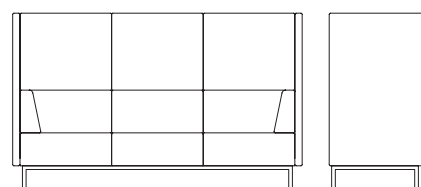

Our full terms concerning warranties can be found in our Seating Price Guide under terms and conditions section 9.

FENCE COLLECTION

FN-01 | Armchair.

Overall Height	780 mm
Overall Width	900 mm
Overall Depth	750 mm
Seat Height	430 mm
Seat Depth	600 mm
Weight	49 kg

FN-02 | 2 Seat Sofa.

Overall Height	780 mm
Overall Width	1500 mm
Overall Depth	750 mm
Seat Height	430 mm
Seat Depth	600 mm
Weight	61 kg

FN-03 | 3 Seat Sofa.

Overall Height	780 mm
Overall Width	2250 mm
Overall Depth	750 mm
Seat Height	430 mm
Seat Depth	600 mm
Weight	73 kg

FN-11 | Armchair Inc. Screens.

Overall Height	1440 mm
Overall Width	1020 mm
Overall Depth	810 mm
Seat Height	430 mm
Seat Depth	600 mm
Weight	67 kg

FN-12 | 2 Seat Sofa Inc. Screens.

Overall Height	1440 mm
Overall Width	1620 mm
Overall Depth	810 mm
Seat Height	430 mm
Seat Depth	600 mm
Weight	85 kg