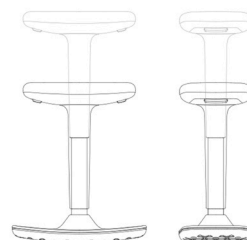

Our full terms concerning warranties can be found in our Seating Price Guide under terms and conditions section 9.

BUCK

BU-1/BK | Rock & Swivel Stool (Black).

Overall Height	530-760 mm
Overall Width	435 mm
Overall Depth	240 mm
Seat Height	530-760 mm
Seat Width	360 mm
Weight	5.6 kg

BU-1/RD | Rock & Swivel Stool (Red).

Overall Height	530-760 mm
Overall Width	435 mm
Overall Depth	240 mm
Seat Height	530-760 mm
Seat Width	360 mm
Weight	5.6 kg

BU-1/WH | Rock & Swivel Stool (White).

Overall Height	530-760 mm
Overall Width	435 mm
Overall Depth	240 mm
Seat Height	530-760 mm
Seat Width	360 mm
Weight	5.6 kg