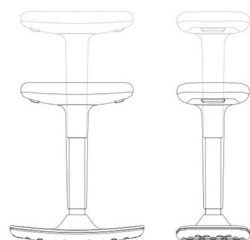

Our full terms concerning warranties can be found in our Seating Price Guide under terms and conditions section 9.

BUCK

BU-1/BK | Rock & Swivel Stool (Black).

Overall Height	530-760 mm
Overall Width	435 mm
Overall Depth	240 mm
Seat Height	530-760 mm
Seat Width	360 mm
Weight	5.6 kg

BU-1/RD | Rock & Swivel Stool (Red).

Overall Height	530-760 mm
Overall Width	435 mm
Overall Depth	240 mm
Seat Height	530-760 mm
Seat Width	360 mm
Weight	5.6 kg

BU-1/WH | Rock & Swivel Stool (White).

Overall Height	530-760 mm
Overall Width	435 mm
Overall Depth	240 mm
Seat Height	530-760 mm
Seat Width	360 mm
Weight	5.6 kg